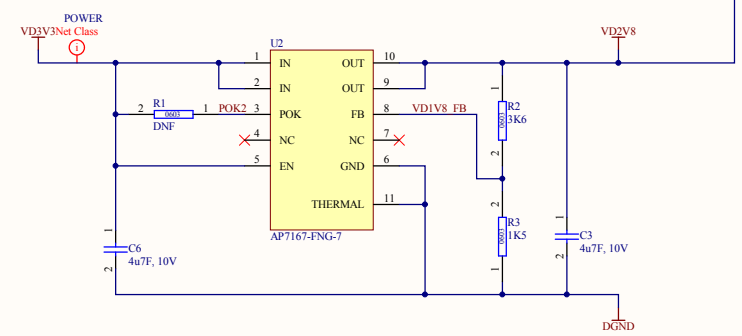

- CAMERA D0 (1) Net Class
- CAMERA D5 (1) Net Class
- CAMERA SCL (1) Net Class
- CAMERA XVCLK (1) Net Class
- CAMERA VSYNC (1) Net Class
- DGND (1) Net Class

|                        |                |
|------------------------|----------------|
| Project: CAMERA MODULE | Size: A3       |
| Drawing: CAMERA        | Revision: 1.0  |
| Sheet 1 of 1           | Drawn By: 0017 |