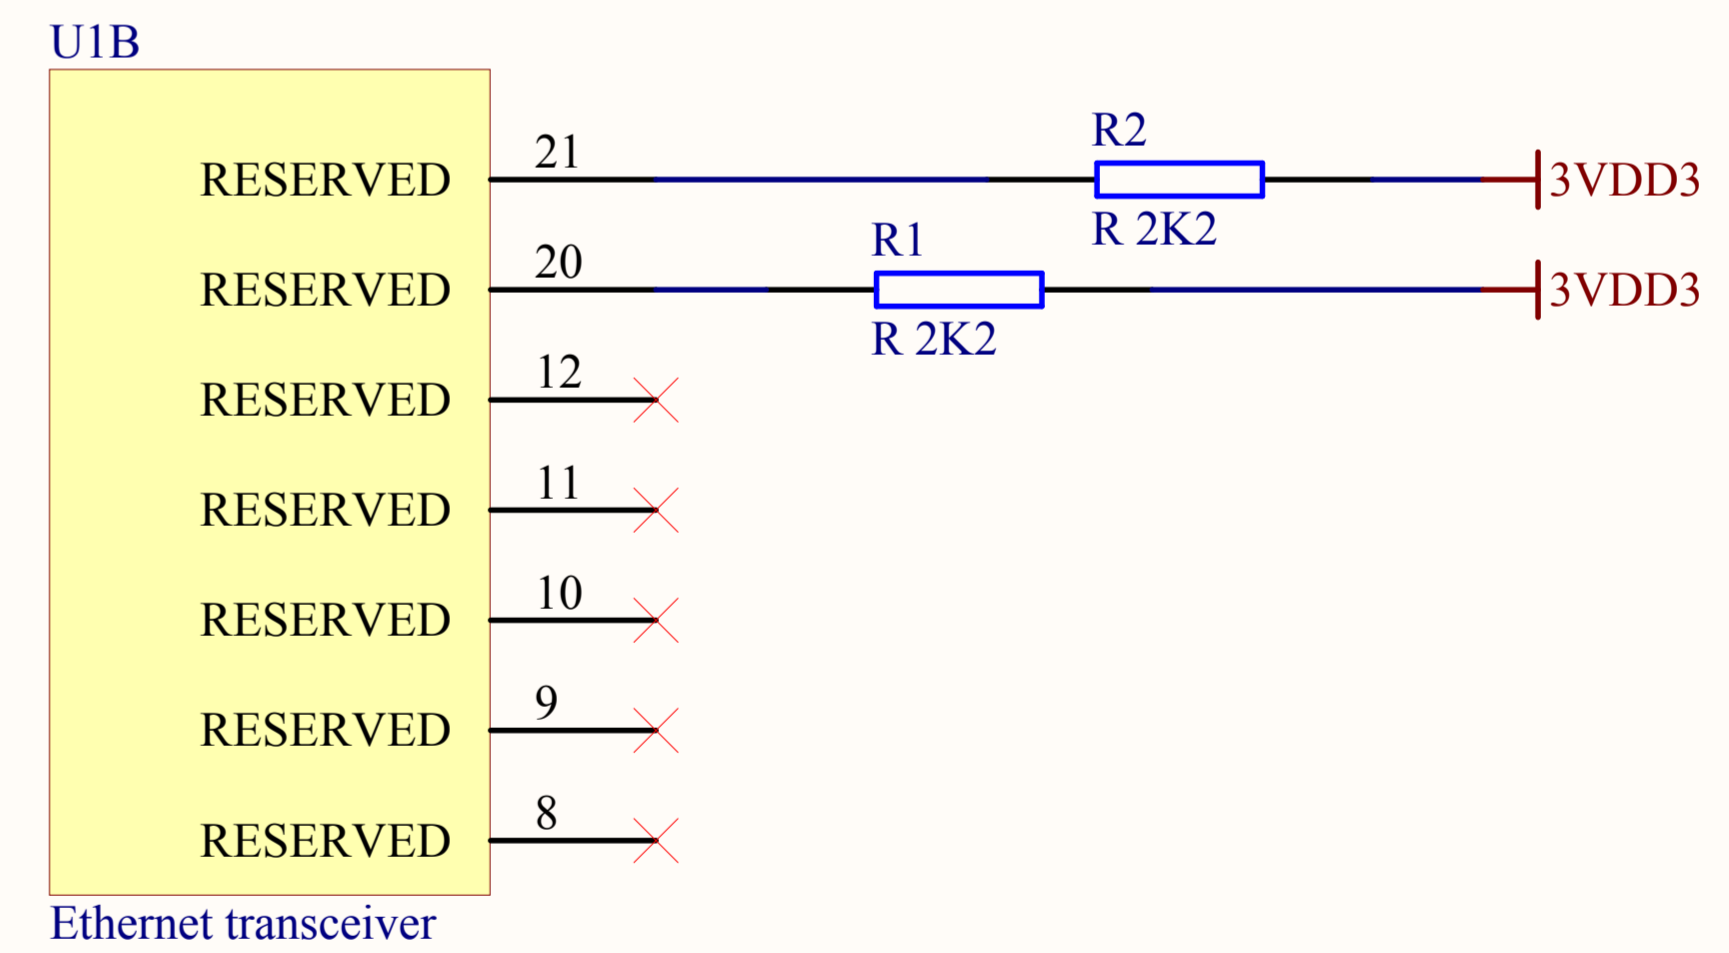

Title		
Size	Number	Revision
A4		
Date:	27/05/2006	Sheet of
File:	E:\PROJECT_ARCHIVES\ETHERNET_SCHEMATIC.SCHDOC	10

A

A

B

B

C

C

D

D

Title		
Size	Number	Revision
A4		
Date:	27/05/2006	Sheet of
File:	E:\PROJECT_ARCHIVES\...TO-BOARD...	By: